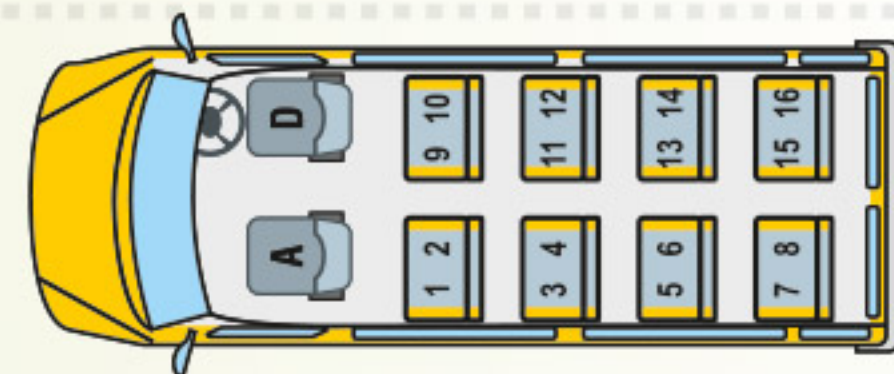

Large Internal Rear View Mirror and Driver partition

First Aid Kit & Fire Extinguishers in case of an emergency

Emergency Exit Door for Easy Exit

15+A+D (3050 WB)

20+A+D (3700 WB)

16+A+D (3350 WB)

24+A+D (4020 WB)