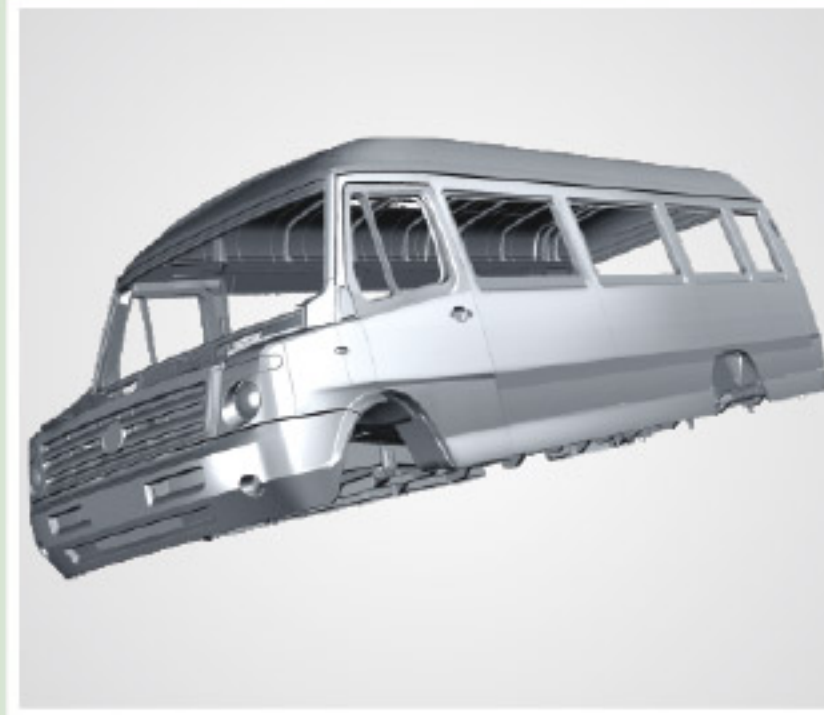

SALIENT FEATURES

PIONEERING MANY FIRSTS IN ITS CATEGORY

Mercedes derived, Highly Powerful and fuel efficient FM 2.6 CNG Power train

Synchronesh G-32 Gear Box for Effortless Gear Shifting

Monocoque body ensures total safety and car like ride quality

No. of gears	: 5 Forward + 1 Reverse
STEERING	
Type / Description	: Power Steering
BODY	
Type	: Monocoque construction
SUSPENSION	
Front & Rear	: Spring Semi elliptical
Anti roll bar	: Front - Yes Rear - Optional
Shock absorbers	: Hydraulic telescopic double acting at front and rear